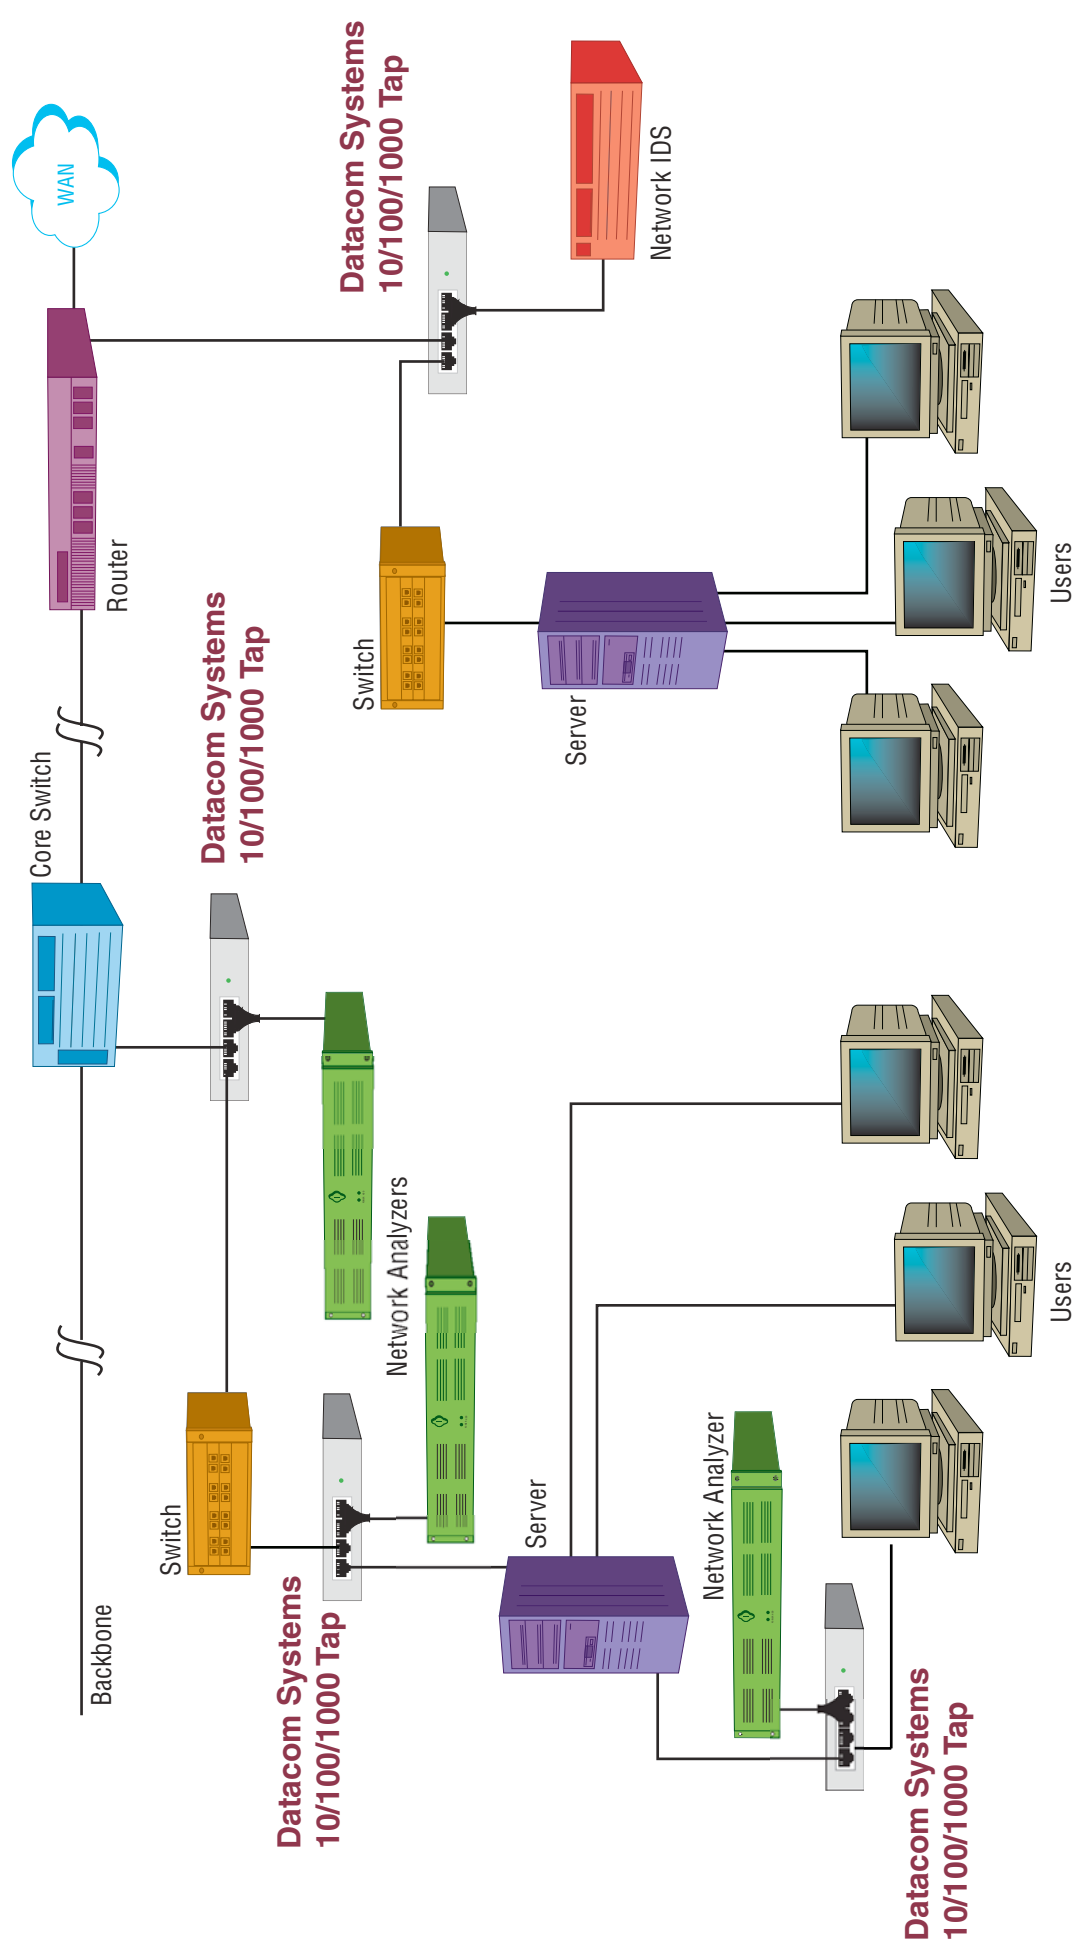

# 10/100/1000 Full Duplex Tap Application

Contact NextGig Systems 805-277-2400 NextGigSystems.com