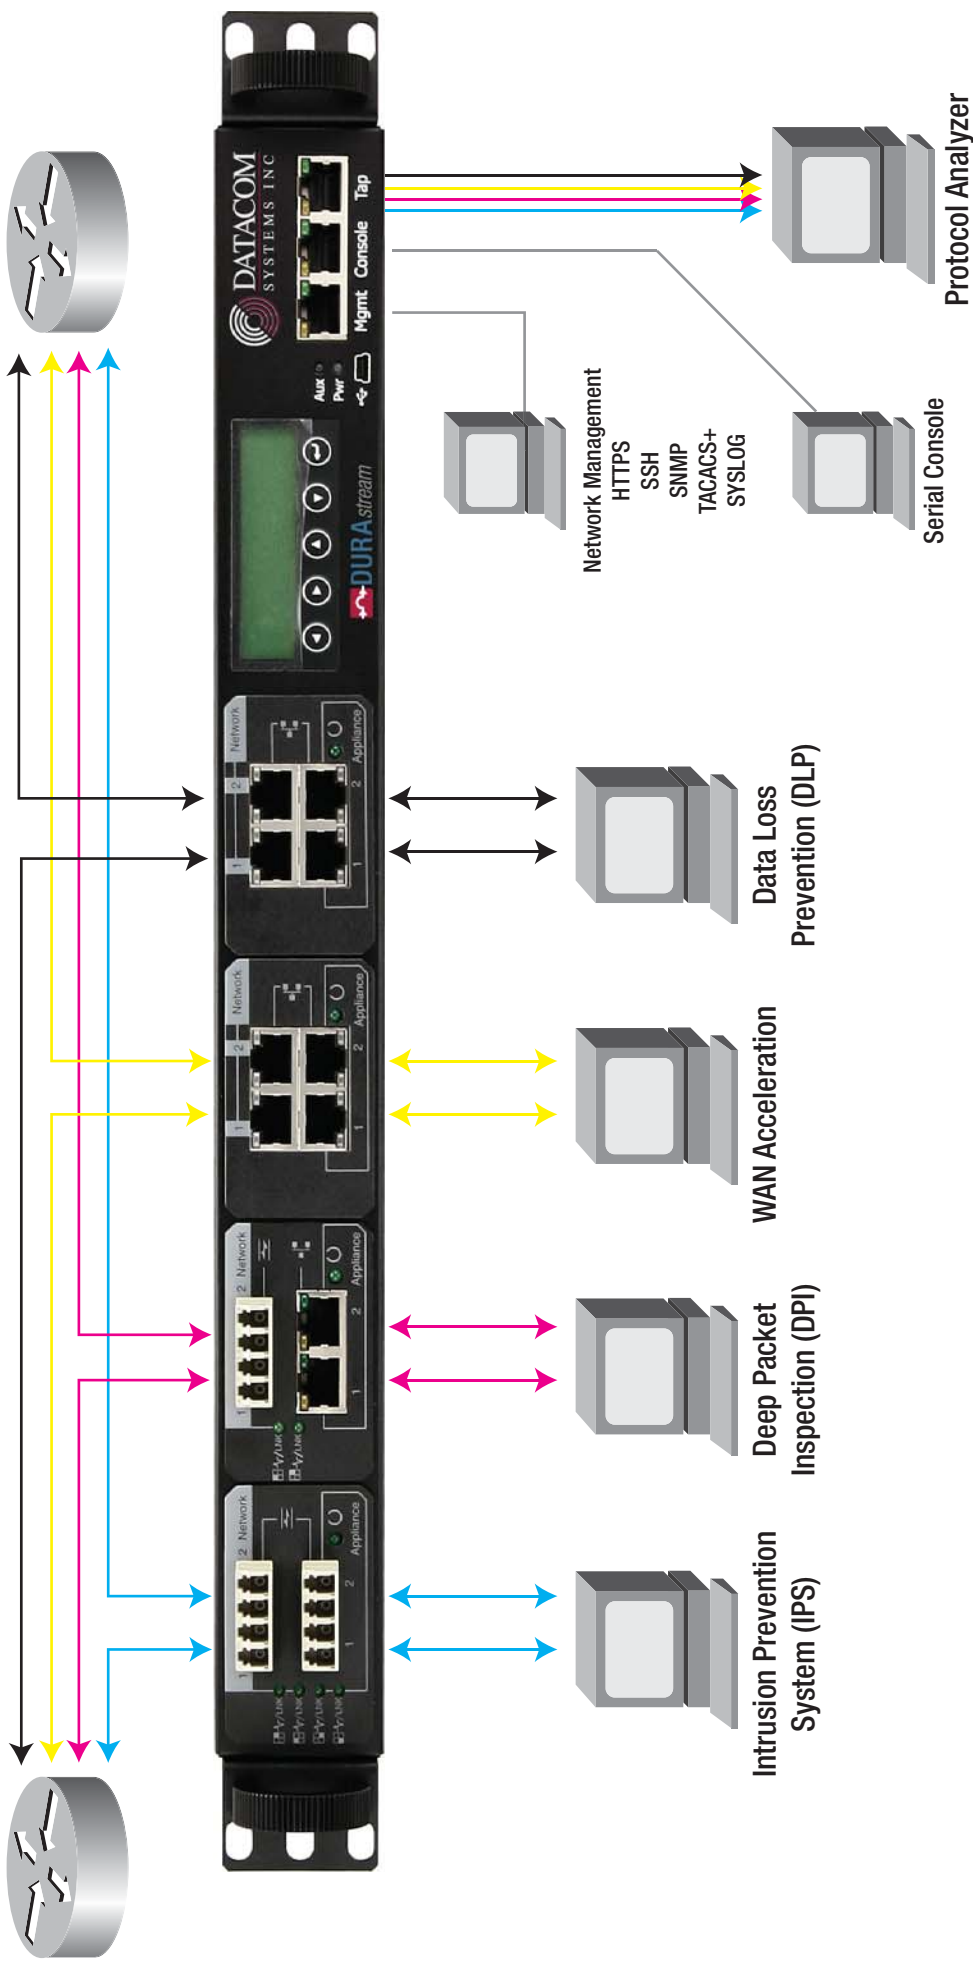

DURAstream™ Modular Bypass Switch

DS-4000 Models

Contact NextGig Systems 805-277-2400 NextGigSystems.com