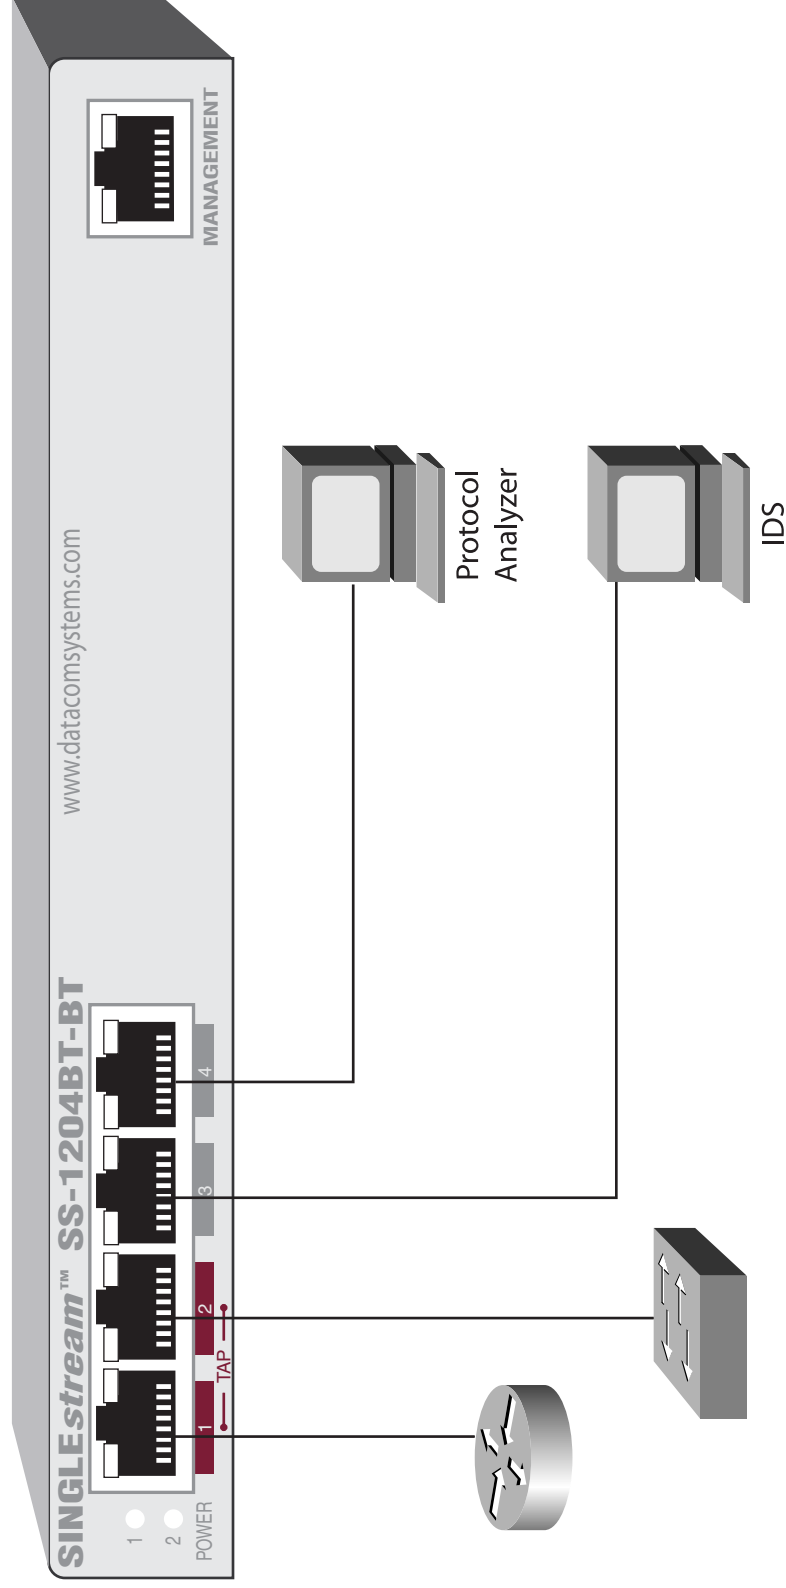

SINGLEstream™ Link Aggregation Tap

SS-1204 Models

Contact NextGig Systems 805-277-2400 NextGigSystems.com