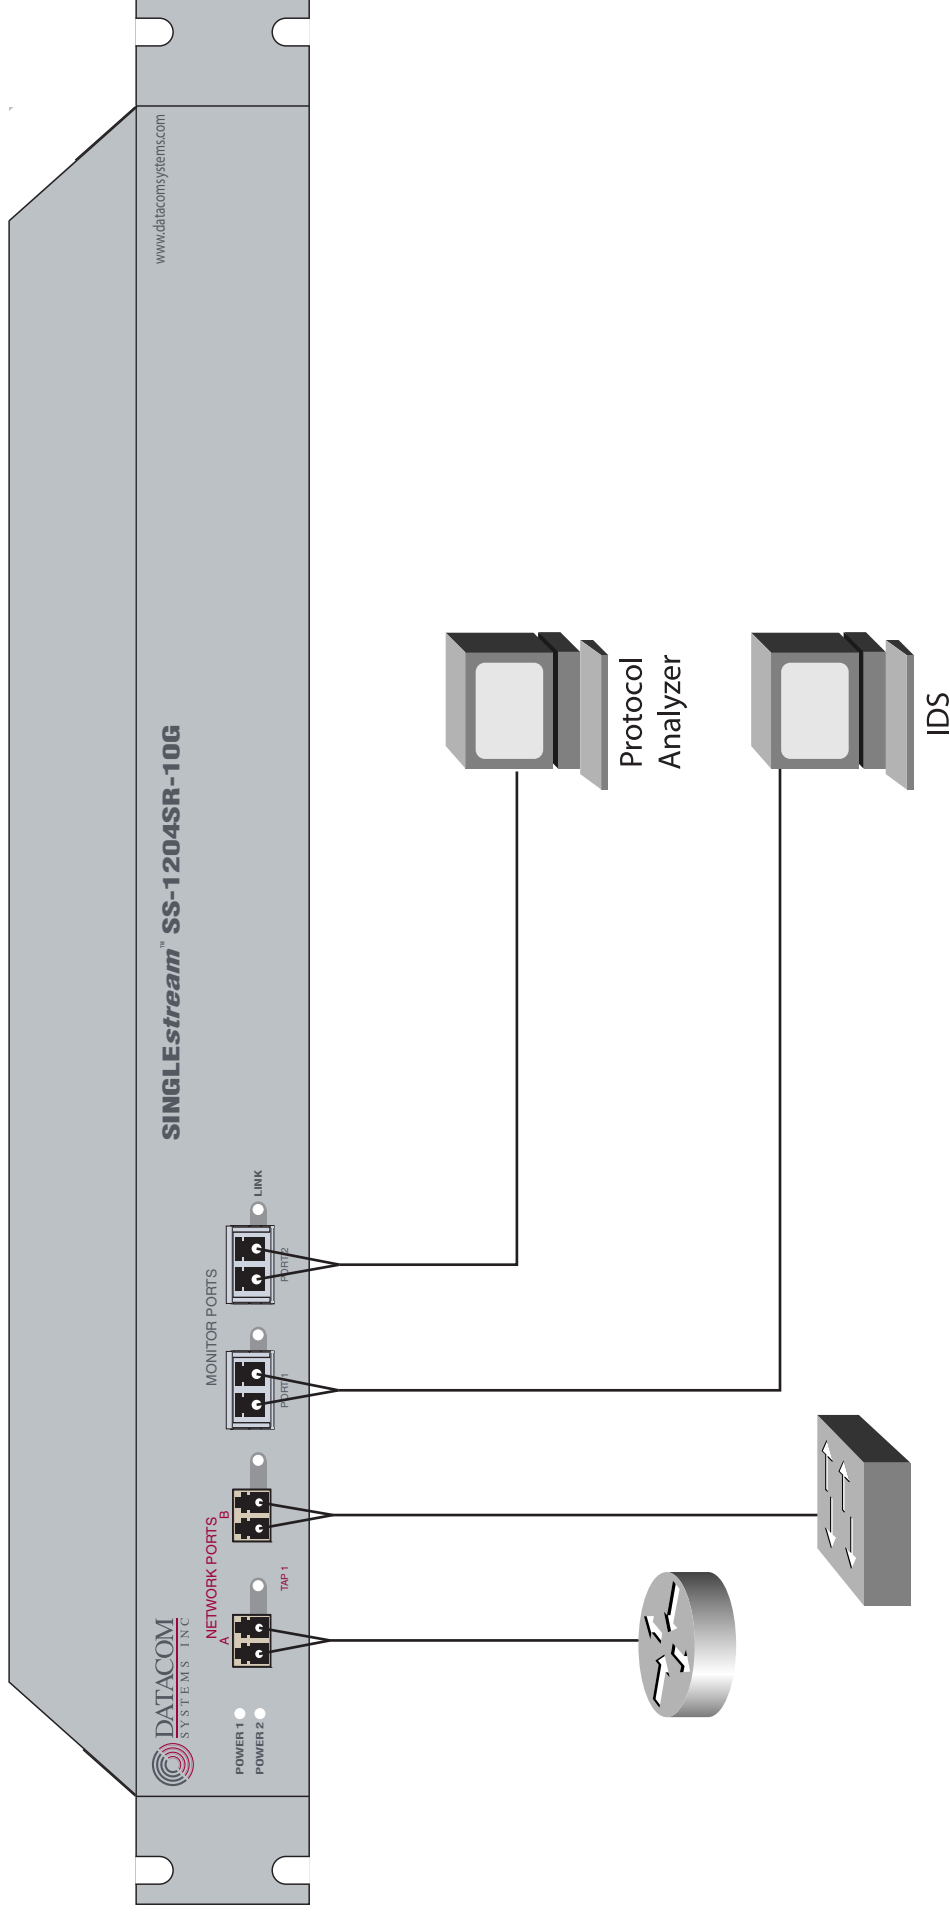

SINGLEstream™ 10 Gigabit Link Aggregation Tap

SS-1204-10G Models

Contact NextGig Systems 805-277-2400 NextGigSystems.com