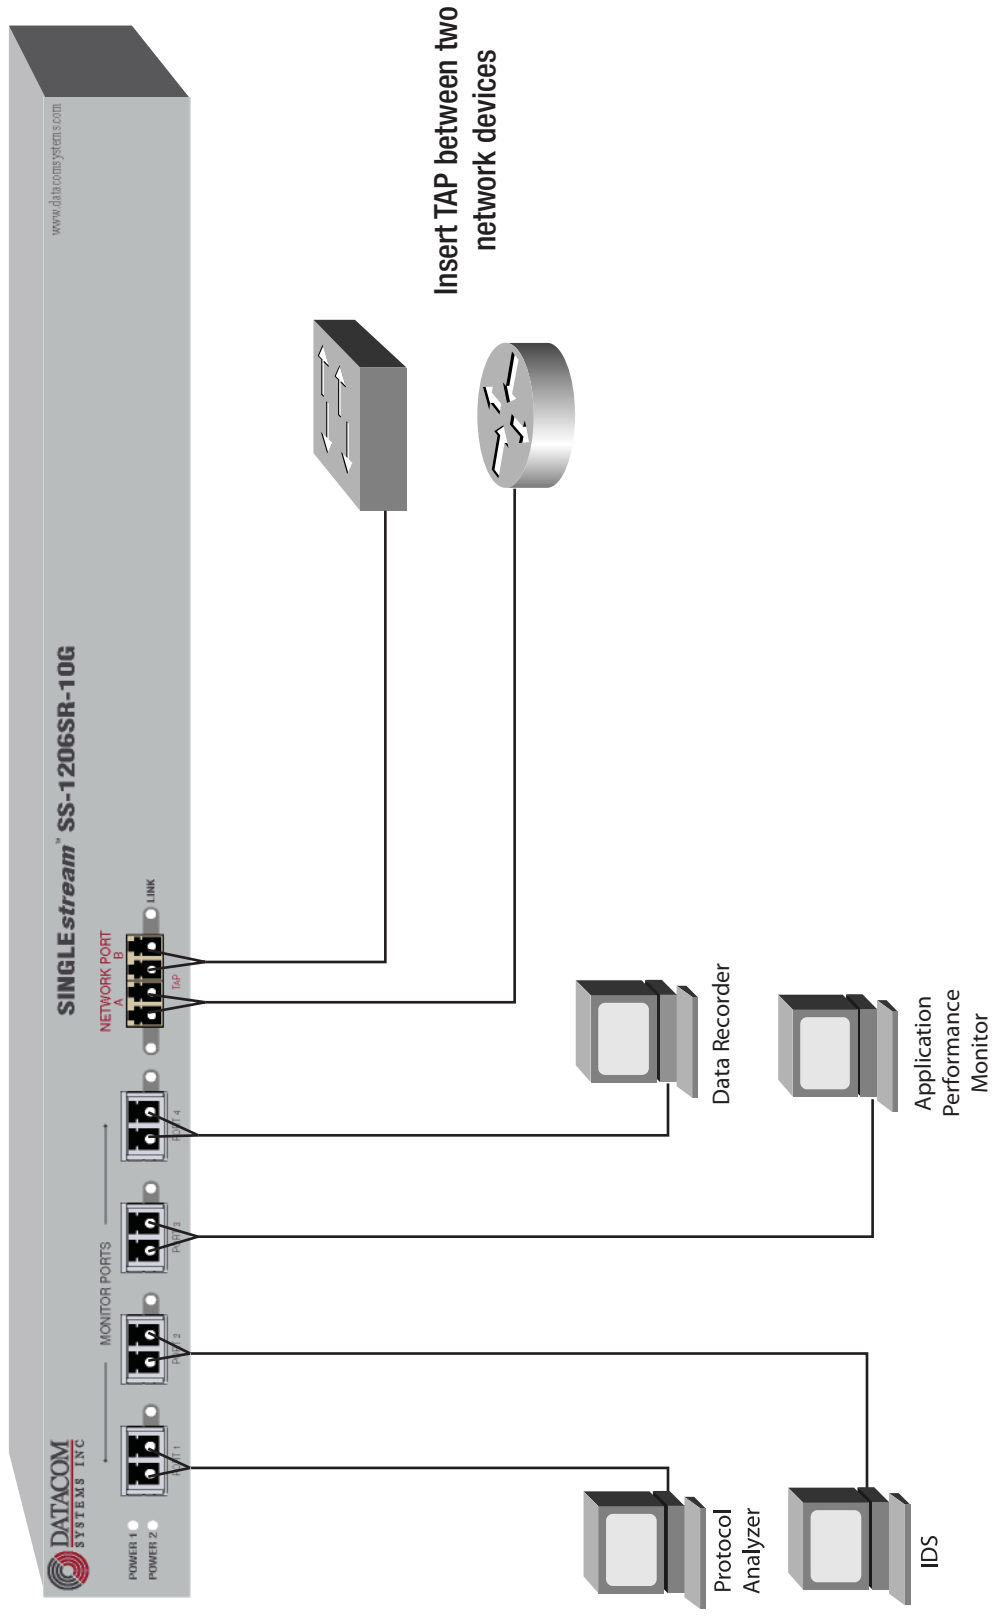

SINGLEstream™ 10 Gigabit Link Aggregation Tap

SS-1206 Models

Contact NextGig Systems 805-277-2400 NextGigSystems.com