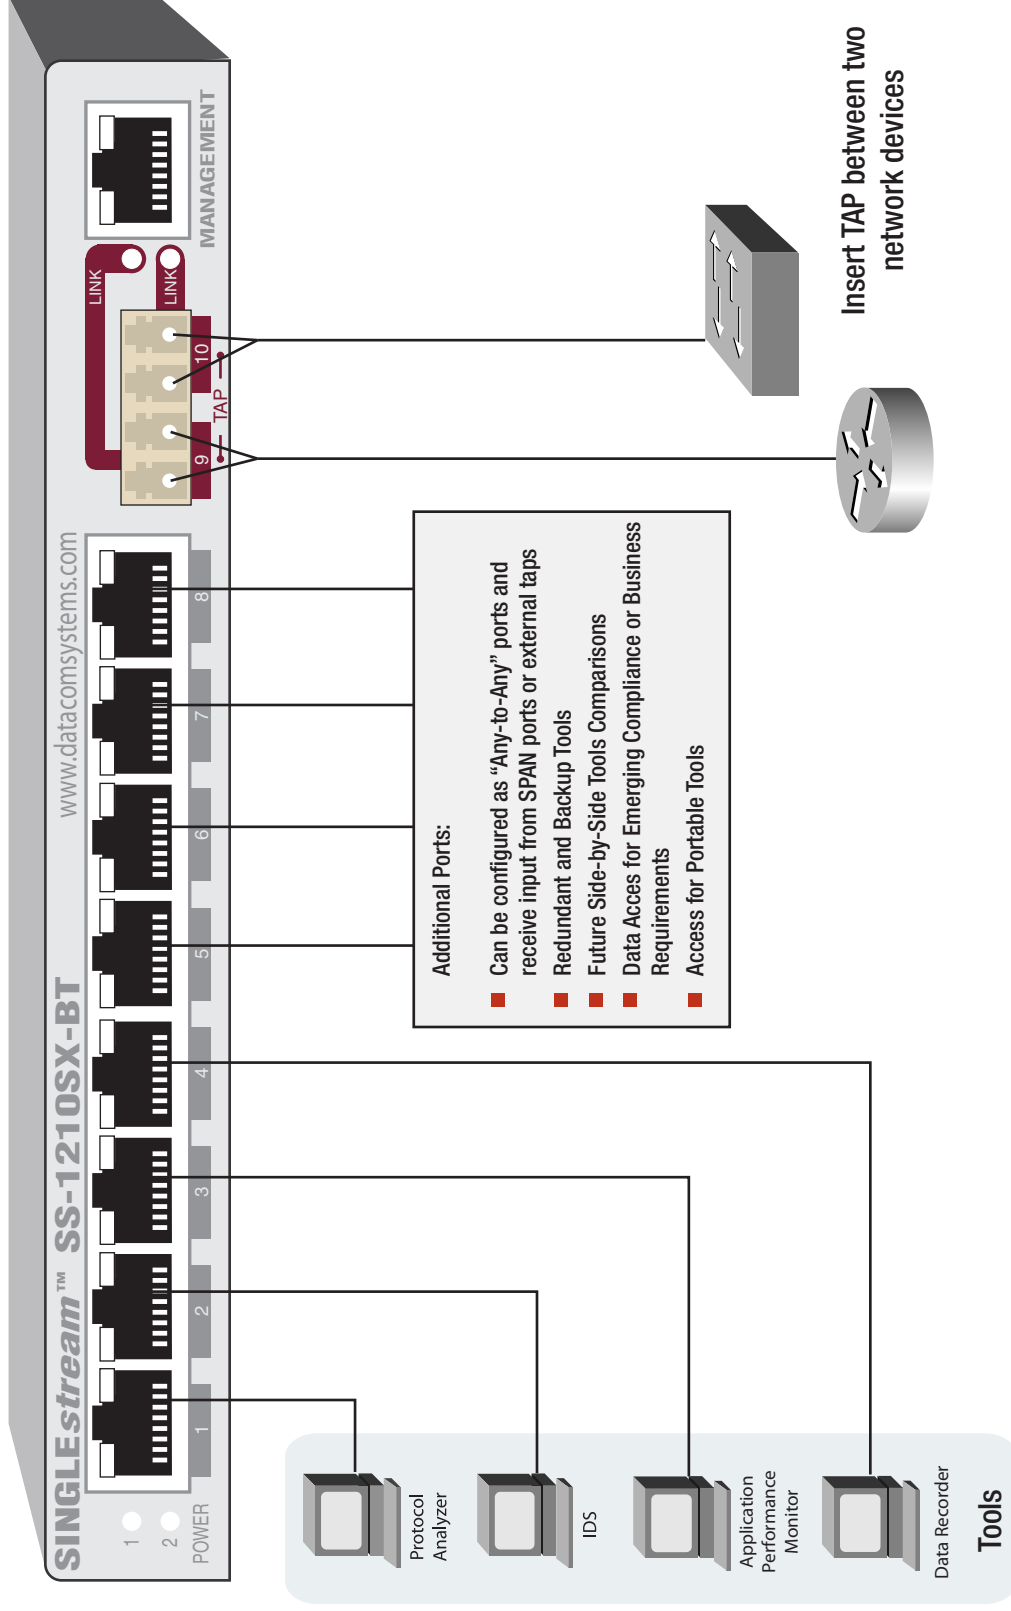

SINGLEstream™ Link Aggregation Tap
SS-1210 Models

Contact NextGig Systems 805-277-2400 NextGigSystems.com