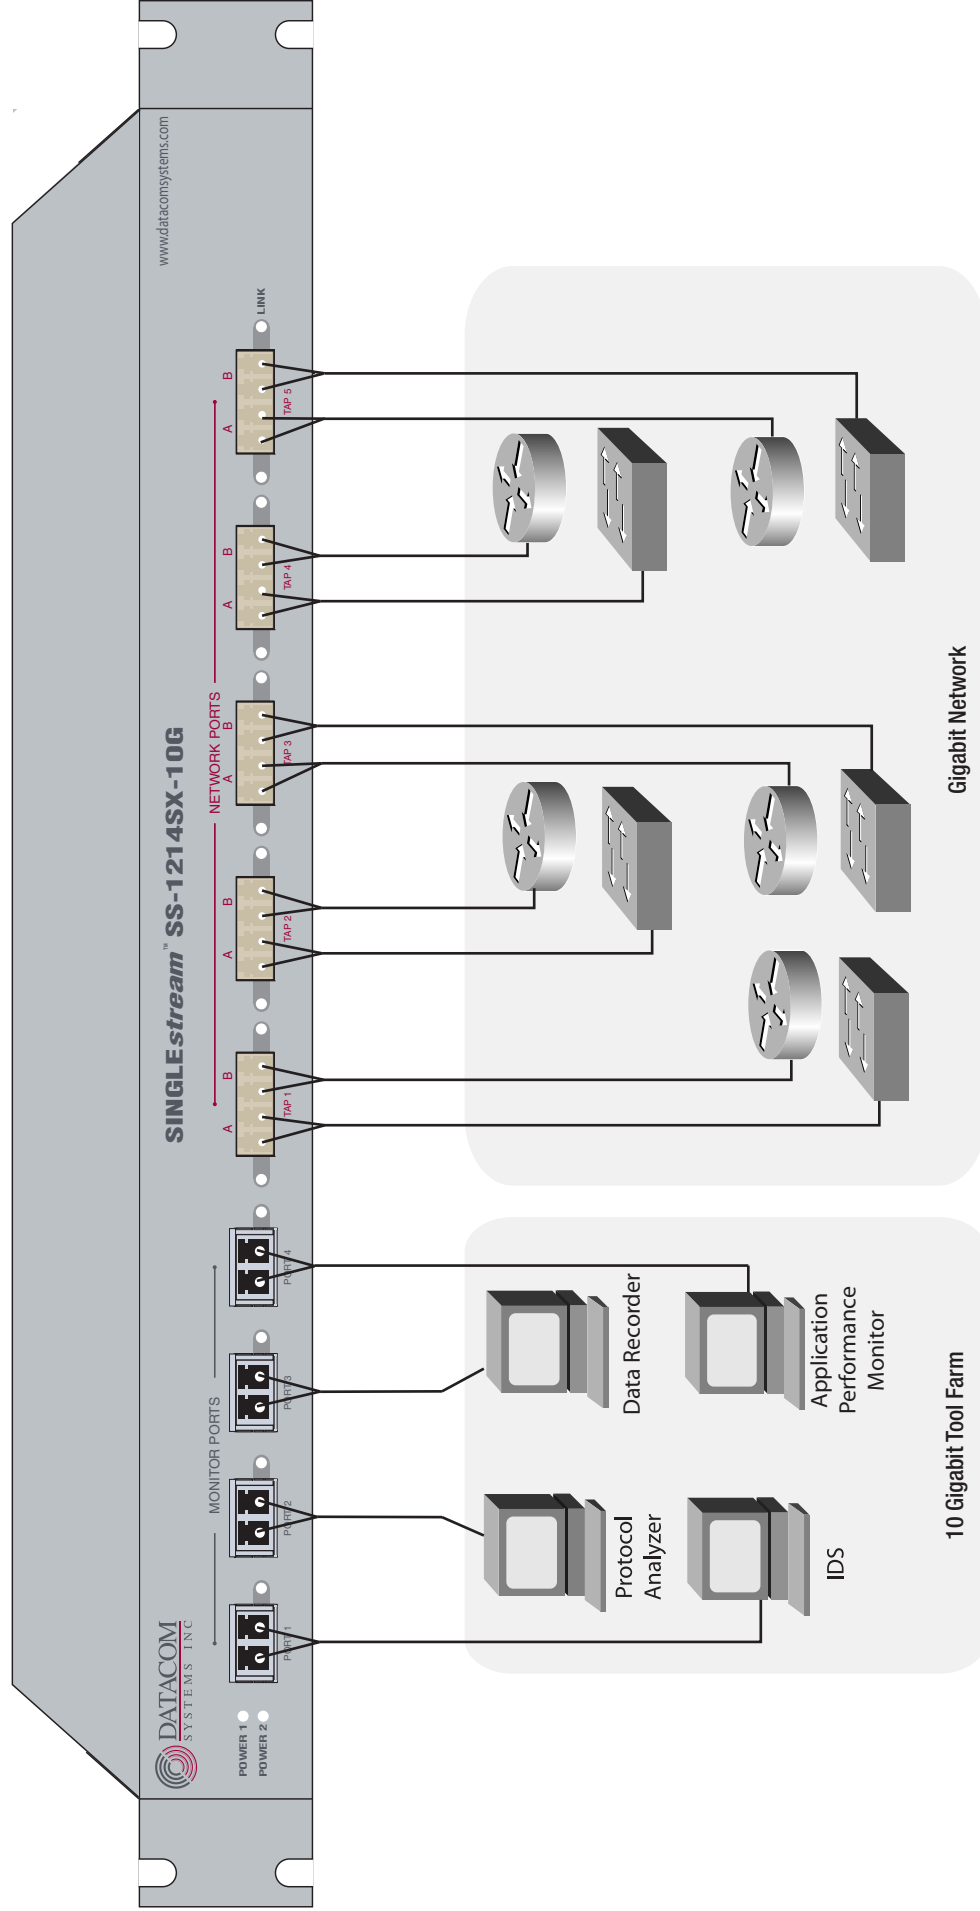

SINGLEstream™ 1G to 10G Link Aggregation Tap
SS-1214-10G Models

Contact NextGig Systems 805-277-2400 NextGigSystems.com