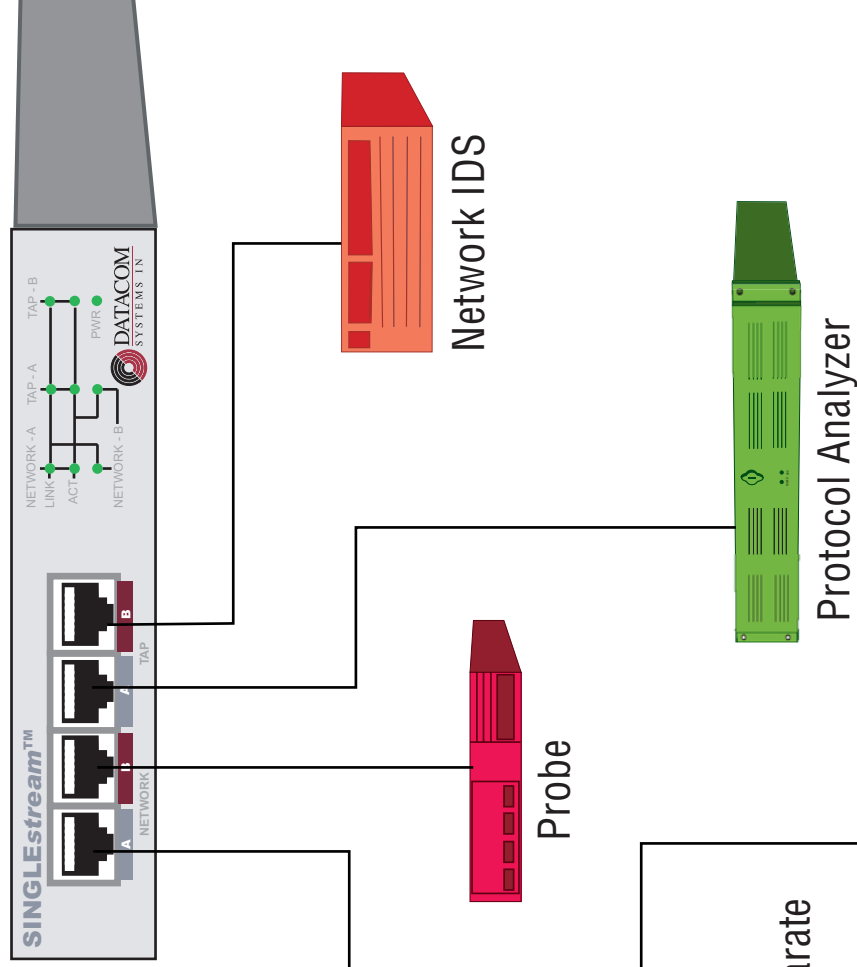

# SINGLEstream™ 10/100 Link Aggregation Tap SPAN Port Extension Application

**Datacom Systems**  
**SINGLEstream™ Aggregation Tap**

The SINGLEstream™ SPAN extension application will allow a single span connection to be monitored by 3 separate tools simultaneously.