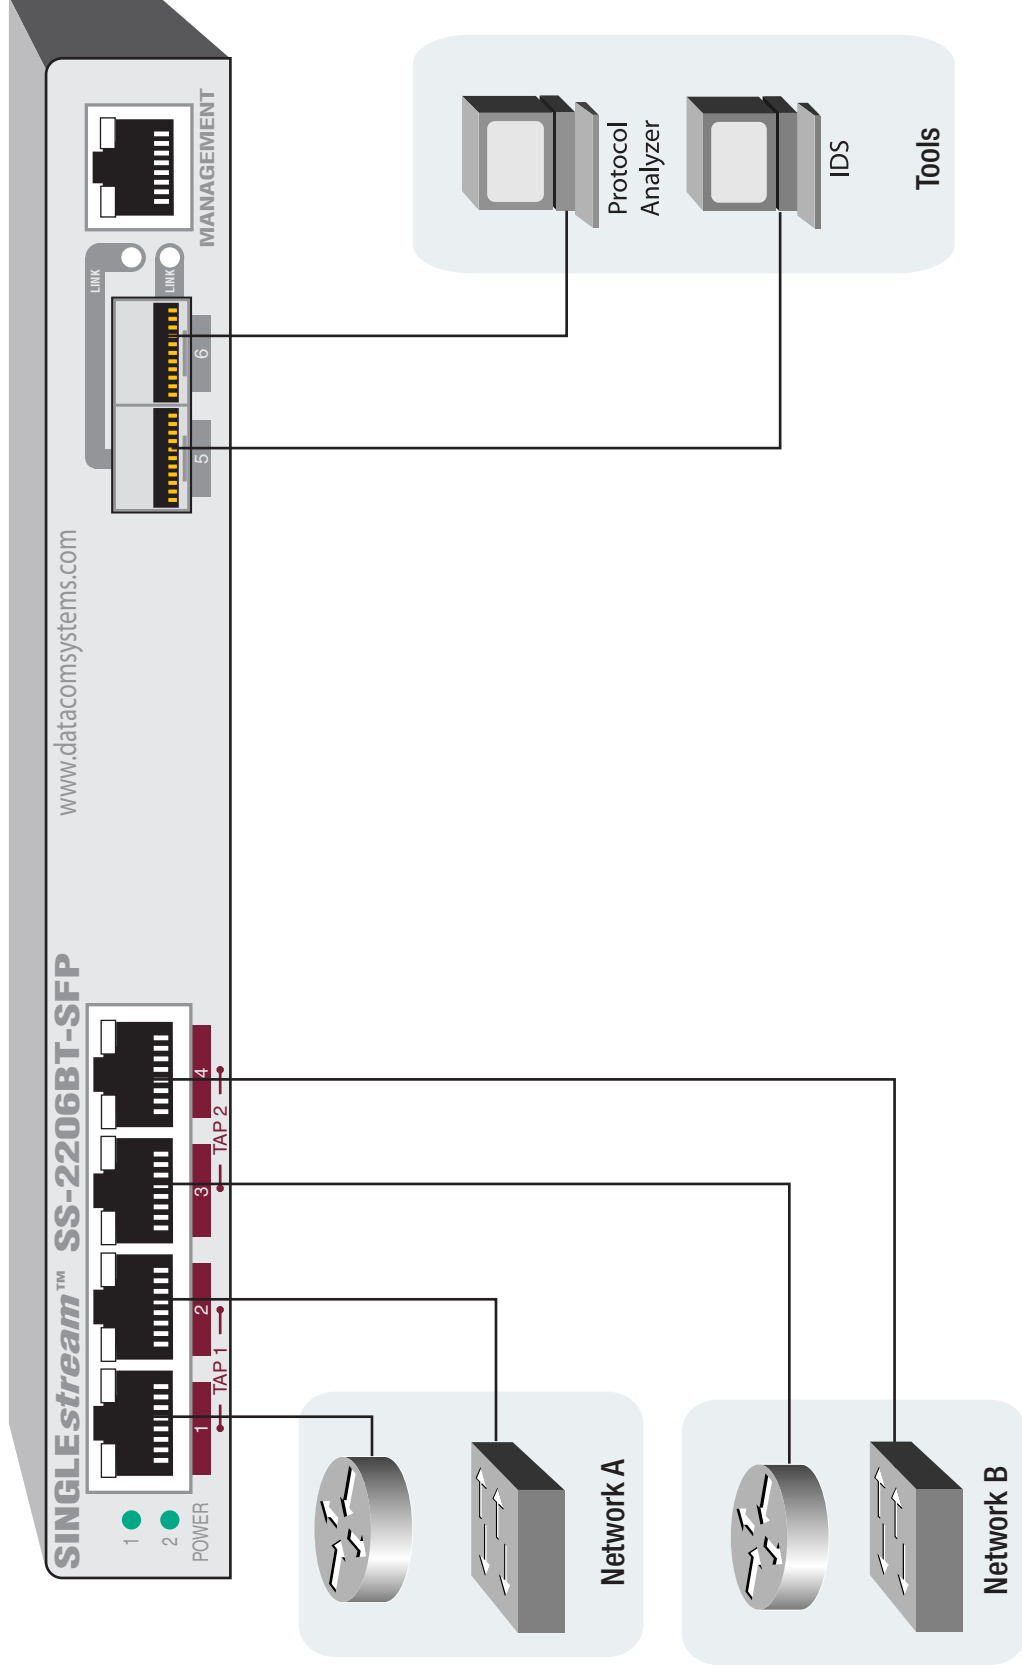

# SINGLEstream™ Link Aggregation Tap

SS-1210 Models

Contact NextGig Systems 805-277-2400 [NextGigSystems.com](http://NextGigSystems.com)