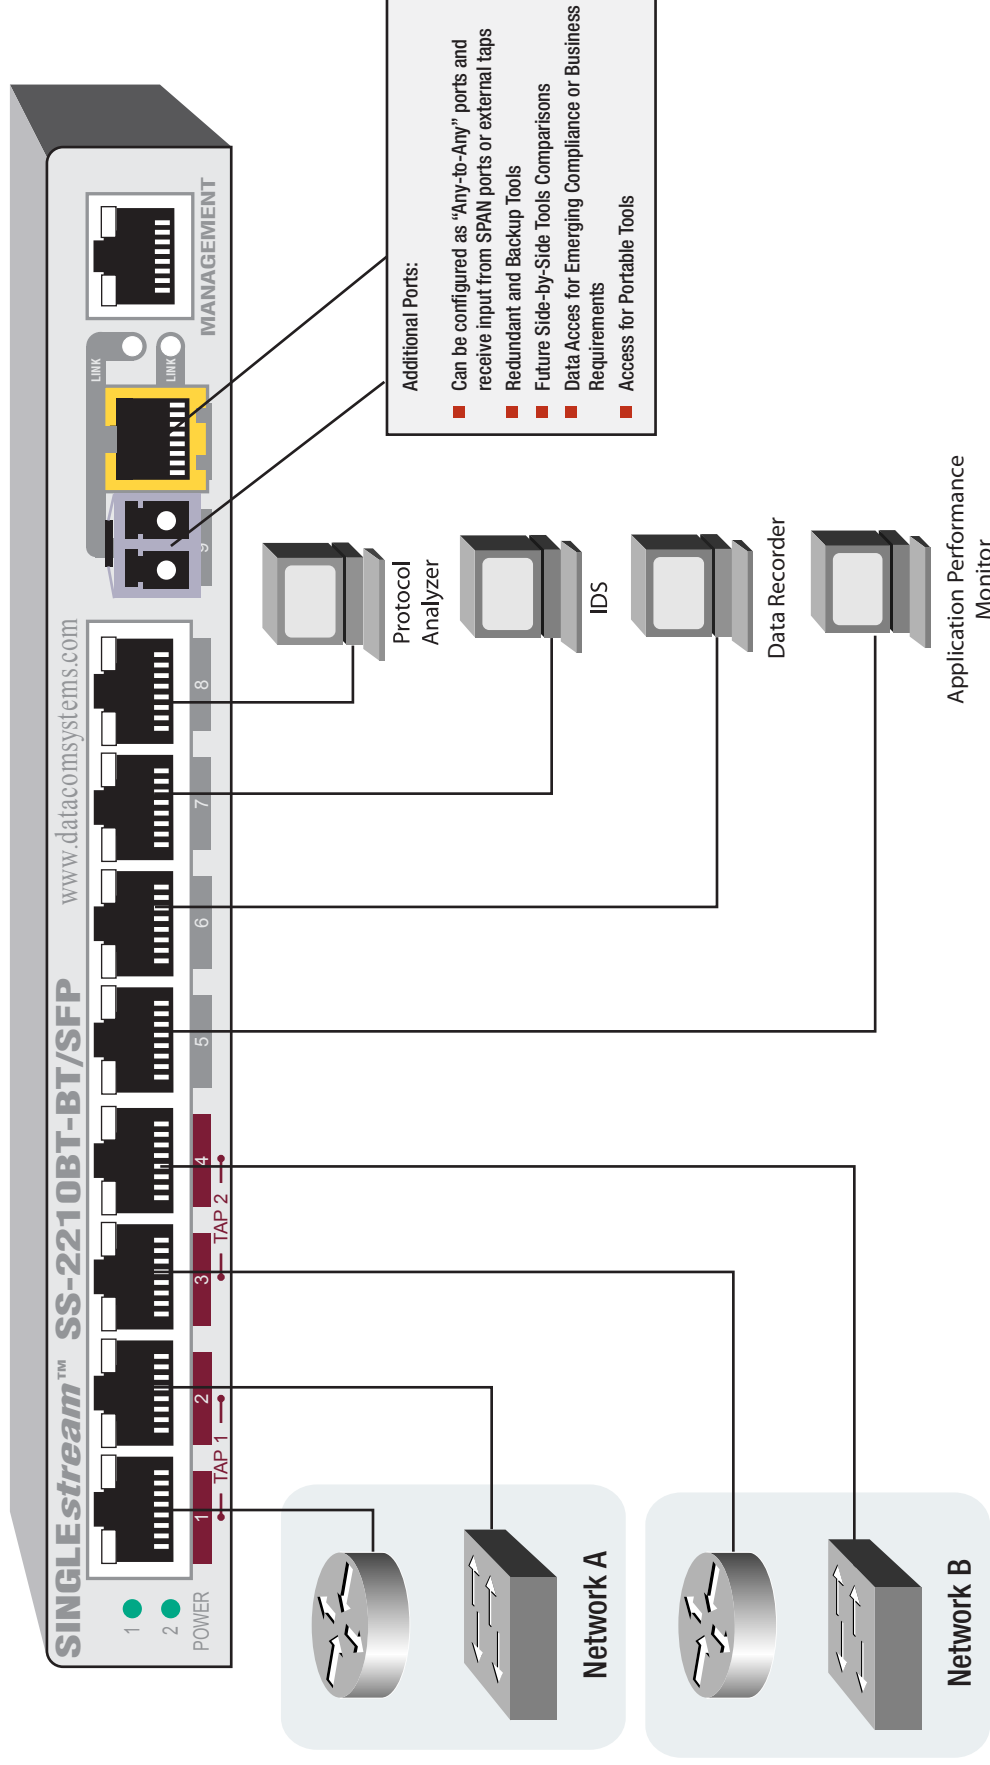

# SINGLEstream™ Link Aggregation Tap

SS-1210 Models

Contact NextGig Systems 805-277-2400 [NextGigSystems.com](http://NextGigSystems.com)